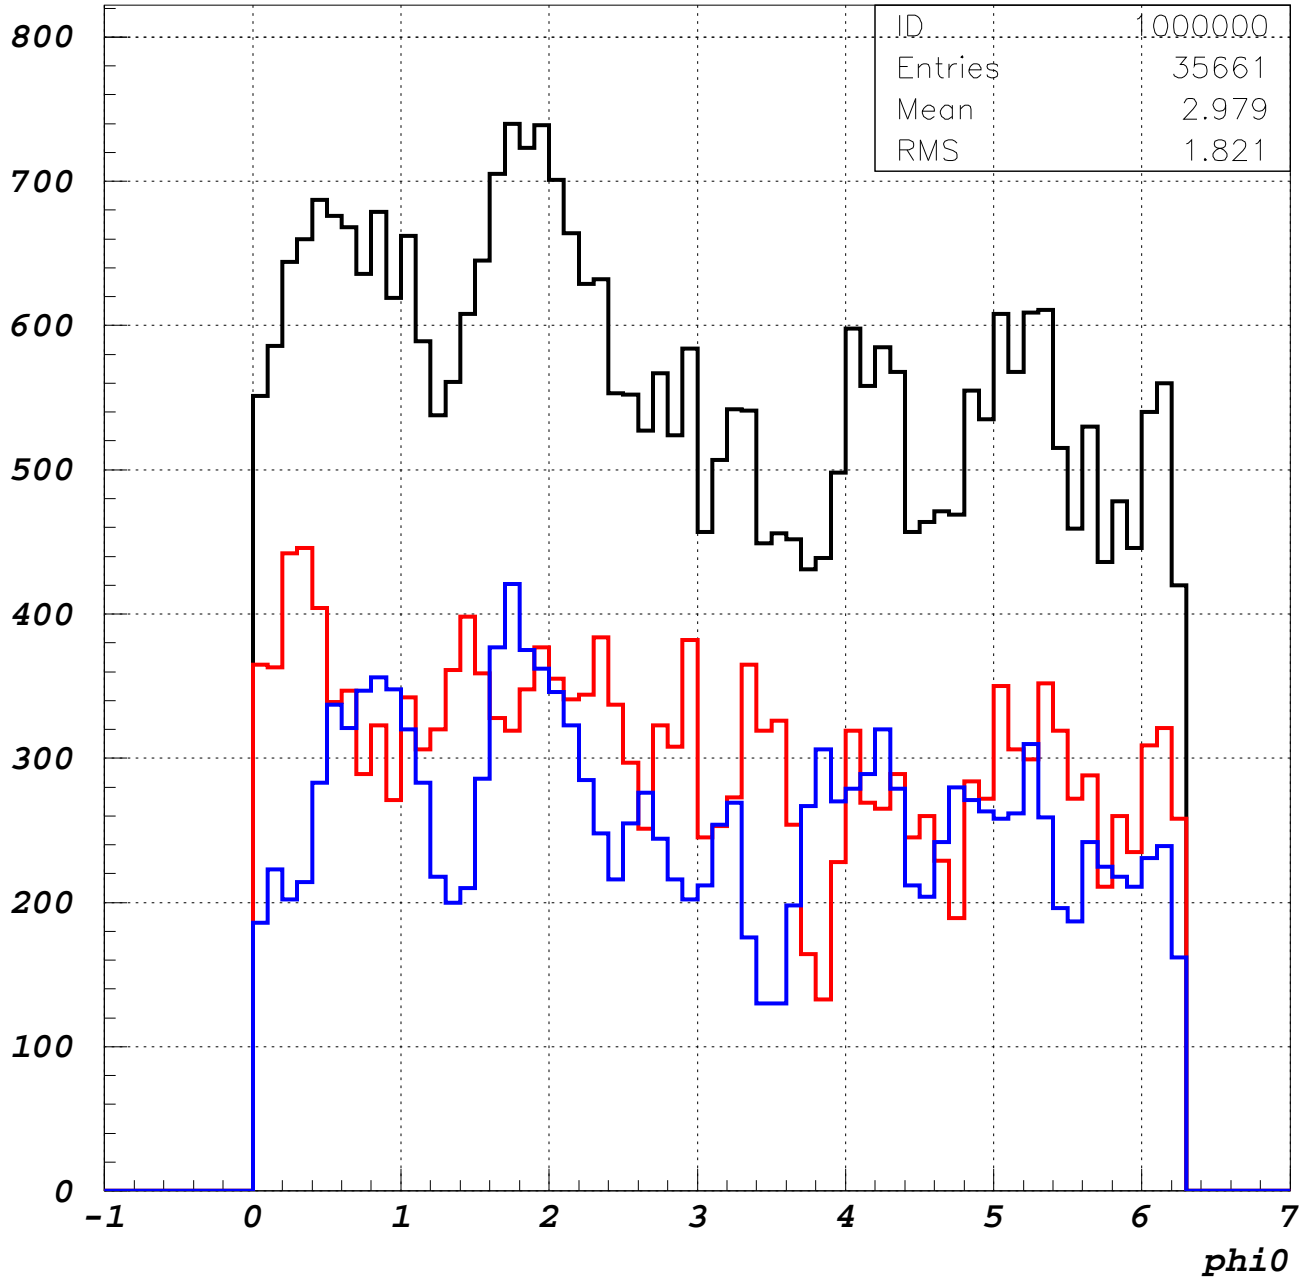

tazthickz12gev

tazthickz12gev

tazthickz12gev

tazthickz12gev

tazthickz12gev

tazthickz12gev

ID	1000000
Entries	35661
Mean	2.979
RMS	1.821

tazthickz12gev