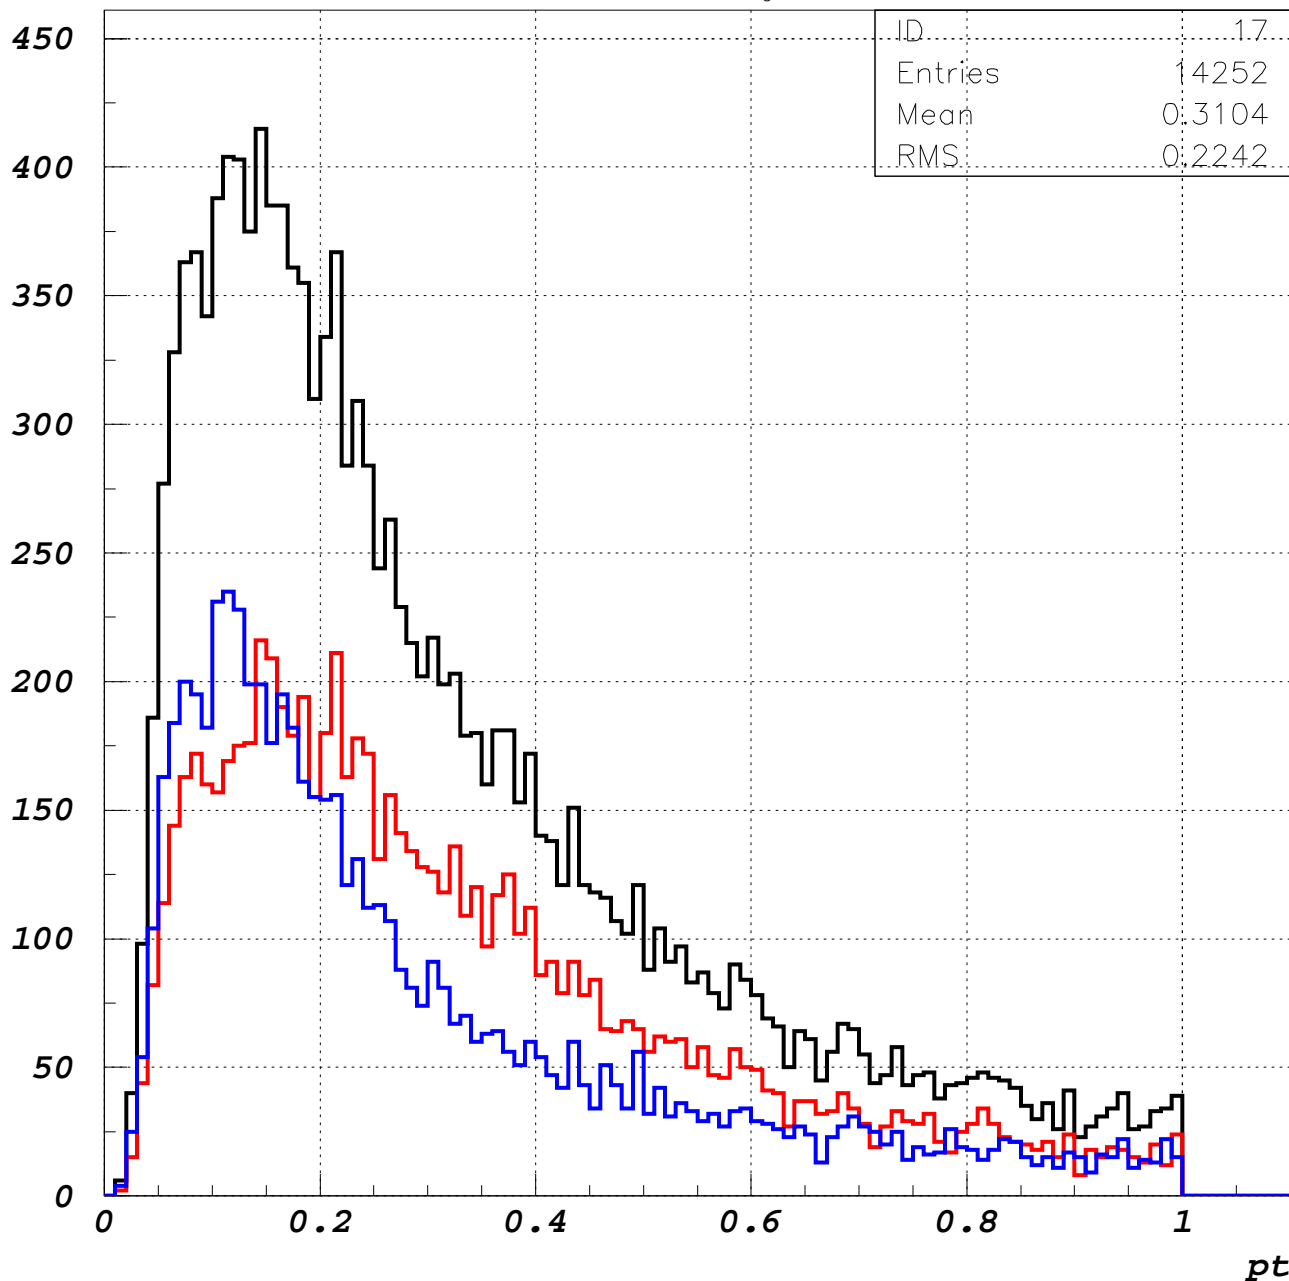

alzthickz12gev

ID.	1.7
Entries	14252
Mean	0.3104
RMS	0.2242